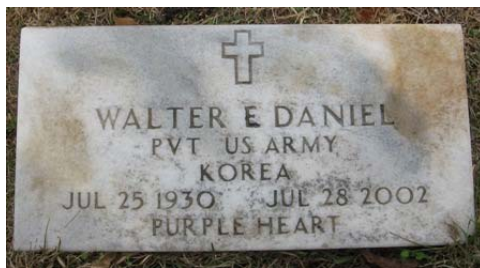

Died

3. Jack R. Daniel

Born 1927

Died

Photo By: Phobie and Norman Satterwhite

4. Walter Edward Daniel

Born July 25, 1930 Alabama in Clay County

Died July 28, 2002 Gray Hill, Georgia in Troup County

Buried Shawmut, Alabama in Chambers County in Shawmut Cemetery July 30, 2002

United States of America Army Korea

Photo By: Phobie and Norman Satterwhite

First Della Mae **Breedlove** Daniel

Born June 14, 1922